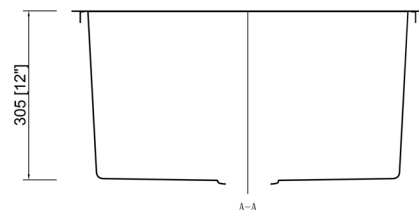

Product Features

- 22" Basin Handmade Kitchen Sink
- High-quality 18-gauge thickness stainless steel for lasting durability
- Extra deep (12") basins provide a large workspace, allowing you to deep soak even your largest pots and pans
- Drop-in installation
- Cutout template and instructions included

Technical

- **Nominal Dimensions:**
25"x22"x12"
635x558.8x305mm
- **Bowl Size:**
22"x16-3/4"
559x425.8mm

Quality Assurance

- Factory tested
- 10-year limited warranty

* Sink only. Waste fittings not included.