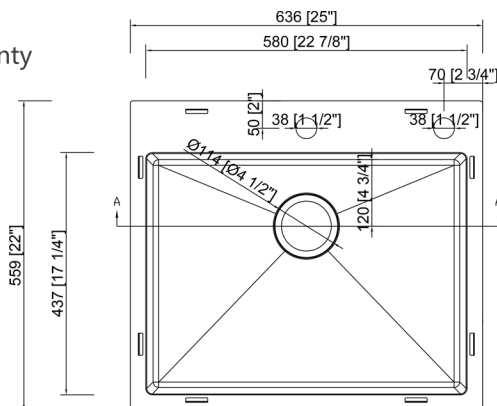

“Our products make the difference.”

Drop-In Sink

HT2522S-S-12

25"x22"x12"

Single Bowl Drop-in Kitchen Sink

This Drop-in Stainless Steel Kitchen Sink features a generous 12" depth basin, This sink is handcrafted from durable stainless steel with clean, modern lines that bring a finished look to any kitchen.

Product Features

- 22" Basin Handmade Kitchen Sink
- High-quality 18-gauge thickness stainless steel for lasting durability
- Extra deep (12") basins provide a large workspace, allowing you to deep soak even your largest pots and pans
- Drop-in installation
- Cutout template and instructions included

Technical

- **Nominal Dimensions:**
25"x22"x12"
635x558.8x305mm
- **Bowl Size:**
22"x16-3/4"
559x425.8mm

Quality Assurance

- Factory tested
- 10-year limited warranty

* Sink only. Waste fittings not included.